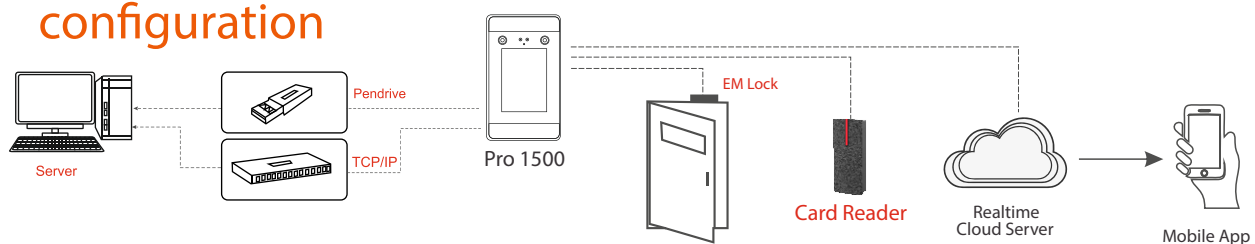

configuration

Contact us

Realtime Biometrics India (P) Limited : +91-8860 8860 86 www.realtimebiometrics.com